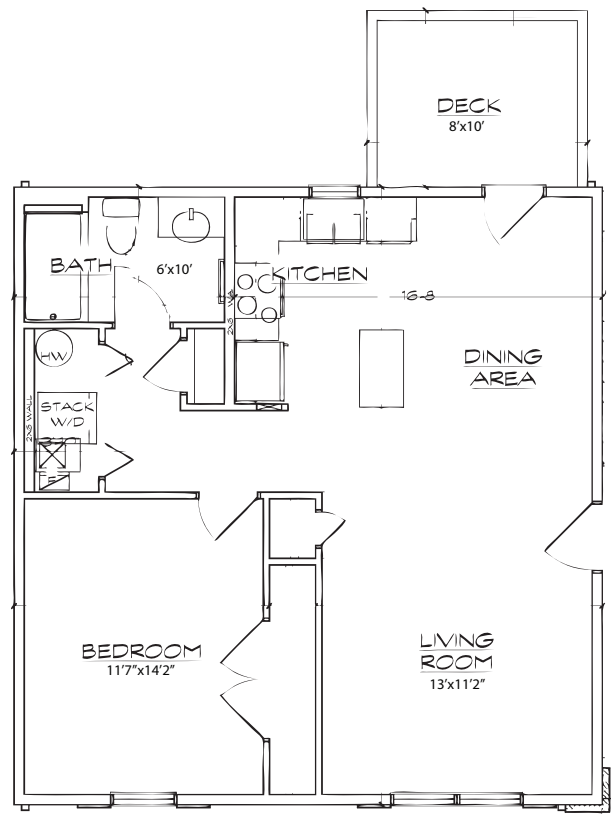

## THE NEST FLOOR PLAN

ONE BEDROOM

ONE BATH

PRIVATE DECK

WASHER/DRYER HOOKUP

OPEN FLOOR PLAN

747 SQ FT

304-280-9188 ~ <https://highlandparkwv.com>  
113 Macallan Lane, Triadelphia, WV 26059